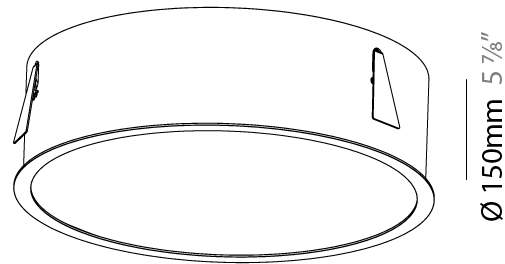

GENERAL

Series: Sign
Brand: Prolicht
Division: Architectural
Mounting Type: Recessed
Mounting Location: Ceiling
Subcategory: Ambient

PHYSICAL

Shape: Round
Diameter (mm): 492
Diameter (in): 19 3/8
Height (mm): 150
Height (in): 5 7/8
Ceiling Thickness (mm): 10 / 12.5 / 15 / 25
Ceiling Thickness (in): 3/8 or 1/2 or 9/16 or 1
Min. Recessing Depth (mm): 160
Min. Recessing Depth (in): 6 5/16
Light Distribution: Direct
Weight (kg): 4.983
Weight (lbs): 10.986
Diffuser: PMMA - Opal or Micro-Prism
Fixture Finish: SSR / BKV / CWI / CRY / HAB / UFT / ITA / RUA / FTG / MYG / LOD / PUS / FRO / FUP / KIA / POP / BLS / SPG / MEY / GOH / GUM / CHC / COM / ABZ / JAG / OBR / MOS / ROR
Fixture Material: Extruded Aluminum / Steel
Cut-out Measurements: 480mm / 18 7/8"

ELECTRICAL

Lamp Type: LED (Zhaga Standard)
Input Wattage (W): 35
Total Output Wattage (W): 30
Dimming: Tri-Mode (Non-Dimming and Phase Dimming (120Vac only) and 0-10V Dimming)
Driver Included: Yes
Driver Location: Integrated
Driver Type: Constant Current - Universal
Driver Class: Class 2
Input Voltage (V): 120 - 277
Constant Current (MA): 500

LED

Color Temperature (°K): 3000 / 4000
Max. Delivered Lumen (lm): 3090 / 3332 / 3400
CRI: >80 CRI
Efficiency (%): 0.72
Lamp Life (hrs): 50000

OPTICAL

RATINGS AND CERTIFICATIONS

Certified By: Certified for North American Standards
IP rating: IP20

Ø 492mm 19 3/8"

Ø 150mm 5 7/8"